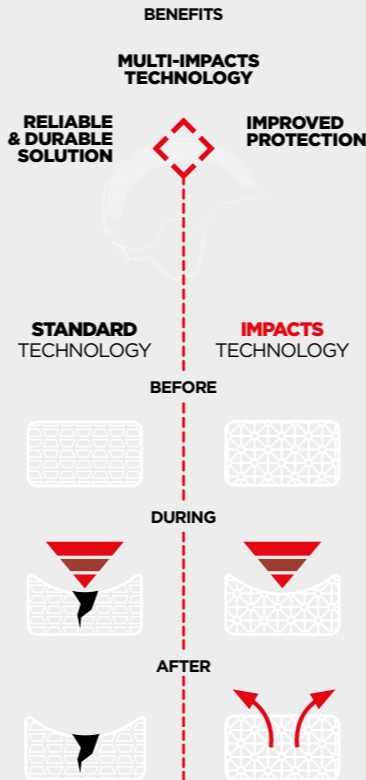

IMPACTS PROTECTS YOU LONGER