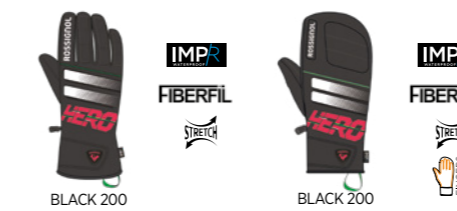

	<b>TARIF PRO</b>
RLLS02A - GREY	130,00 €

**RACING PANT JUNIOR**  
008 / 010 / 012 / 014 years

	<b>TARIF PRO</b>
RLLS02J - GREY	125,00 €

**RACING SUIT ADULT**  
XS / S / M / L / XL / XXL

	<b>TARIF PRO</b>
RLMS06A - GREY	320,00 €

**RACING SUIT JUNIOR**  
012 / 014 years

	<b>TARIF PRO</b>
RLMS06J - GREY	295,00 €

**HERO RACE LTH IMPR G**  
XS / S / M / L / XL / 2 XL

	<b>TARIF PRO</b>
RLMMG07	120,00 €

**HERO EXPERT LTH IMPR G**  
XS / S / M / L / XL / 2 XL

	<b>TARIF PRO</b>
RLMMG08	104,00 €

**HERO MASTER IMPR G**  
XS / S / M / L / XL / 2 XL

	<b>TARIF PRO</b>
RLMMG09	76,00 €

**JR HERO IMPR G**

	<b>TARIF PRO</b>
RLMYG01	52,00 €

**HERO IMPR M**

	<b>TARIF PRO</b>
RLMYG02	52,00 €