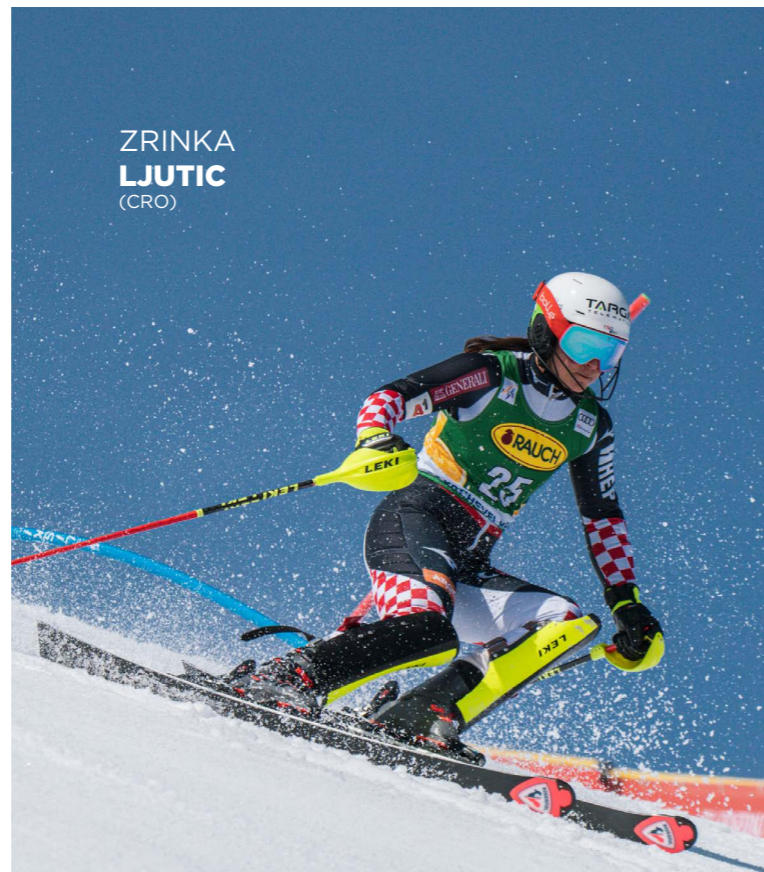

CHAUSSURES JUNIOR

FULL CUSTOM LINER

LAST	97
FLEX	110
WEIGHT KG (1/2 PAIR)	1,990
TECHNOLOGY	DUAL CORE
SHELL MATERIALS	POLYURETHANE
CUFF MATERIALS	POLYURETHANE
SPECIFICATIONS	SHORT CUFF
TECHNOLOGY	PRE-SHAPED LINER FULL CUSTOM T2

RBL9010	METEOR GREY / 21 - 28.5
280€	

FULL CUSTOM LINER

LAST	97
FLEX	90
WEIGHT KG (1/2 PAIR)	1,980
TECHNOLOGY	DUAL CORE
SHELL MATERIALS	POLYURETHANE
CUFF MATERIALS	POLYURETHANE
SPECIFICATIONS	SHORT CUFF
TECHNOLOGY	FULL CUSTOM T2

RBL9050	METEOR GREY / 21 - 28.5
230€	

FULL CUSTOM LINER

LAST	97
FLEX	70
WEIGHT KG (1/2 PAIR)	1,880
TECHNOLOGY	DUAL CORE
SHELL MATERIALS	POLYURETHANE
CUFF MATERIALS	POLYOLEFINE
SPECIFICATIONS	SHORT CUFF
TECHNOLOGY	FULL CUSTOM T3

RBL9070	METEOR GREY / 21 - 28.5
200€	

LAST	65
FLEX	65
WEIGHT KG (1/2 PAIR)	1,61
TECHNOLOGY	COMFORT FIT
SHELL MATERIALS	POLYOLEFINE
CUFF MATERIALS	POLYOLEFINE

RBL9090	METEOR GREY / 19 - 27.5
120€	

COACH CORNER

SYSTEM	R22
LINE CONTROL TECHNOLOGY (LCT)	
CASCADE TIP TECHNOLOGY	
ASH WOOD CORE	
FULL TITANAL LAYER	
RECTANGULAR FULL SIDEWALLS	
SIDECUT	115/70/98 (169) - 115/70/98 (173) 115/70/97 (179) - 115/71/96 (183)
RADIUS	15 m (169) / 17 m (173) / 19 m (179) / 21 m (183)
SIZES	169-173-179-183
WEIGHT (+/- 5%)	4,3 kg/PAIR (169) - 4,4 kg/PAIR (173) 4,6 kg/PAIR (179) - 4,7 kg/PAIR (183)

RRLHE01	790€
RALHE01	HERO MASTER LT (R22)
FCIA007	SPX 15 ROCKRACE FORZA MASTER

RRLHE02	730€
RALHE01	HERO MASTER LT (R22)
FCLBS04	SPX 12 ROCKRACE HOT RED

SYSTEM	R22
LINE CONTROL TECHNOLOGY (LCT)	
ASH WOOD CORE (165)	
BEECH PEFC WOOD CORE (150-156)	
FULL TITANAL LAYER	
RECTANGULAR FULL SIDEWALLS	
SIDECUT	118/67/104 (165) - 116/66/102 (156) 115/66/101 (150)
RADIUS	11 m (150) / 12 m (156) / 13 m (165)
SIZES	150-156-165
WEIGHT (+/- 5%)	3,4 kg/PAIR (150) - 3,5 kg/PAIR (156) 3,6 kg/PAIR (165)