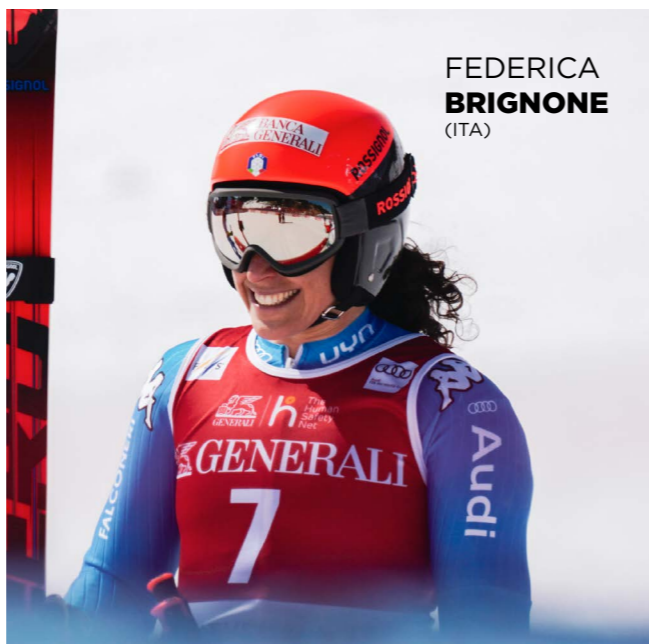

170€

WHITE
RKLH106

BLUE
RKLH107

BLACK
RKLH105

HERO SLALOM IMPACTS BLACK (WITH CHINGUARD)

SIZES	S/M (52-55), M/L (55-59), L/XL (59-63)
WEIGHT	490 g
CERTIFICATION	CE EN1077 & ASTM 2040
CONSTRUCTION	HARDSHELL - ABS
VENTILATION	PERMANENT
CHINGUARD INCLUDED	

130€

FEDERICA
BRIGNONE
(ITA)

MASQUES

MAVERICK HERO

160€

LENS TYPE	DOUBLE
LENS FORM	TORIC
FOAM	DOUBLE WITH POLAR
STRAP	SILICONED

TRANSPARENT S0 YELLOW S1 SILVER MIRROR S2

RKLG100 - MAVERICK HERO GREEN LIGHT