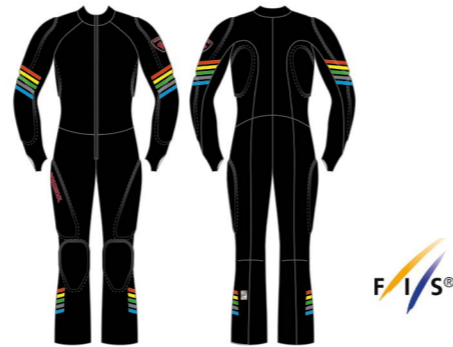

RLLS04A INNER JKT ADULT 105€
XS / S / M / L / XL / XXL

RLLS04J INNER JKT JUNIOR 95€
008 / 010 / 012 / 014 years

RLLS07A ONE PIECE ADULT 320€
XS / S / M / L / XL / XXL

RLLS07J ONE PIECE JUNIOR 310€
012 / 014 years

RLLS03A RACING PANT ADULT 125€
XS / S / M / L / XL / XXL

RLLS03J RACING PANT JUNIOR 120€
008 / 010 / 012 / 014 years

RLLS02A RACING SHORT ADULT 115€
XS / S / M / L / XL / XXL

RLLS02J RACING SHORT JUNIOR 105€
008 / 010 / 012 / 014 years